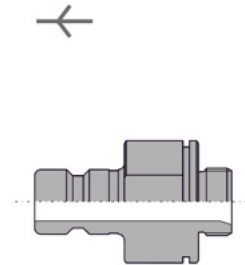

Thru-type adaptor
= adaptor without valve